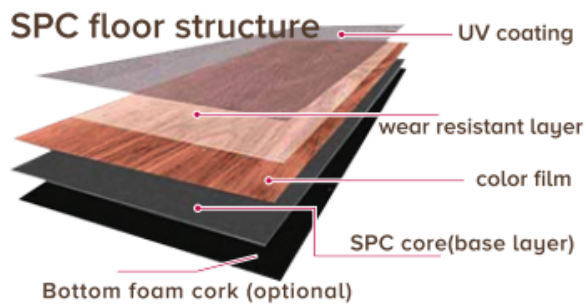

PACKING QUANTITY: 2.65 SQM/BOX

NUMBER OF PLANKS: 12 PCS/BOX

VIRGINIA OAK

PLANK SIZE: 4MM X 181MM X 1220MM

SPC SPECIFICATIONS

Type & Composition		SPC (Stone Plastic Composite Vinyl Flooring)
Application Area		Commercial & Residential
Surface Treatment		UV coating, Slip Resistant, Anti Bacterial
Profile & Edge		Click lock system & micro bevelled edge
Wear Layer		0.3mm
Chemical Resistance	EN 423	Pass
Slip Resistance	EN 433	Pass, 0.06mm
Fire Resistance	EN 1350-1	Bf1-S1
Heat Stability		0.3mm / 0.01 (80 °C + 2 C°, 6 hr/hr)
Formaldehyde Emission	EN 717-1	Class E0: 0.mg/m3
Dimension Steability	EN 434	≤ 6
Flexibility	EN 435	No crack found
Electric Behavior	EN 1081	Pass